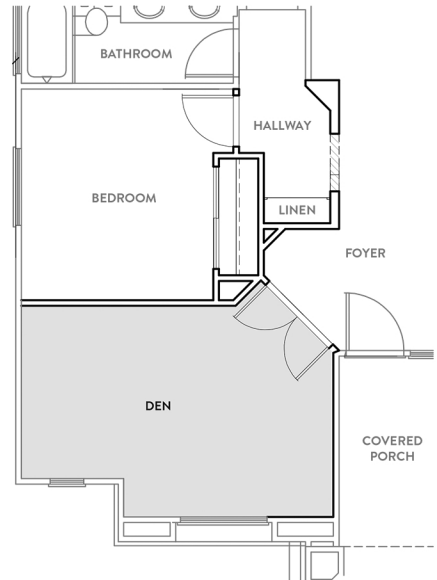

DEN OPTION IN LIEU OF DINING ROOM

RESIDENCE 2 • 1900 SF