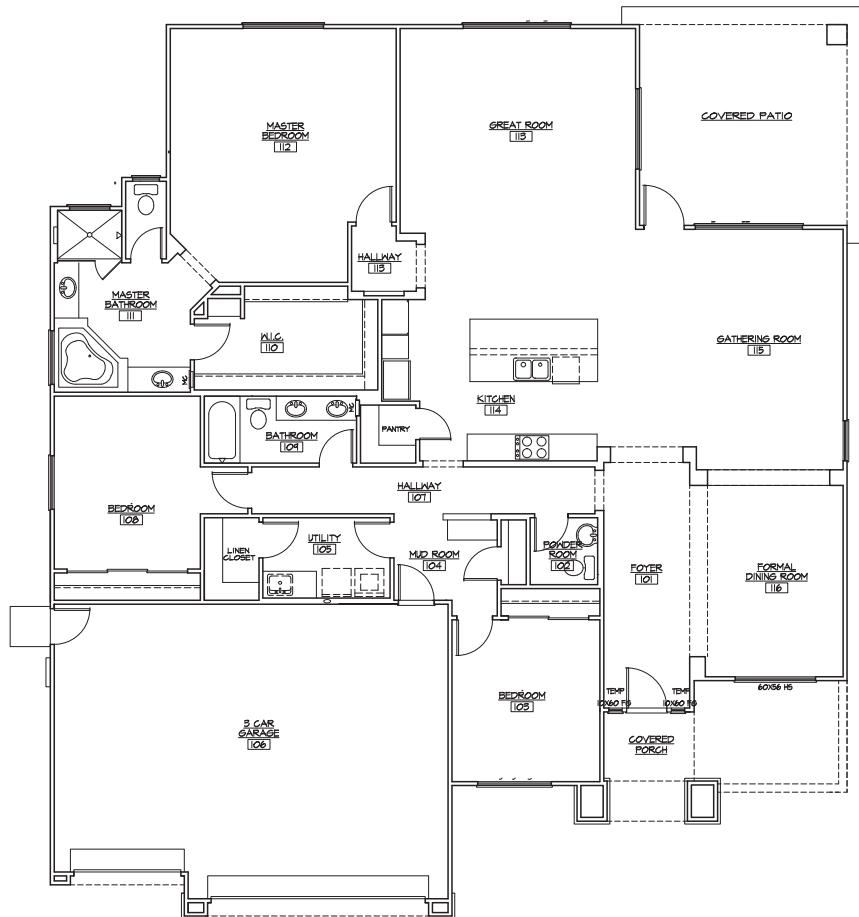

PRELIMINARY

Residence 2

2507-2722 sq. feet
2 - 4 bedrooms • 2½ - 3 baths • 3 car garage

Farm House

Old World

Contemporary