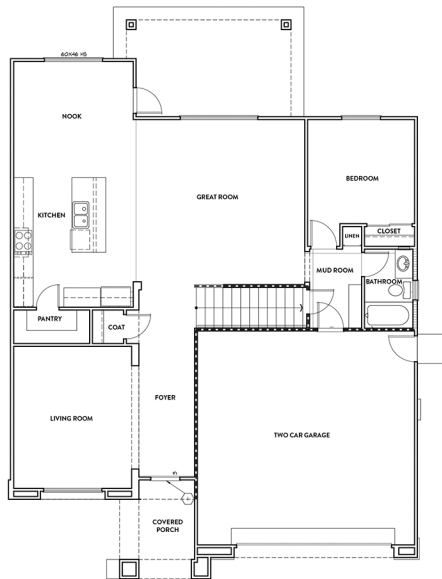

TUSCANY 4

LOFT OPTION

BUTLER'S PANTRY

DEN OPTION IN LIEU OF DINING ROOM

RESIDENCE 4 • 2434 SF