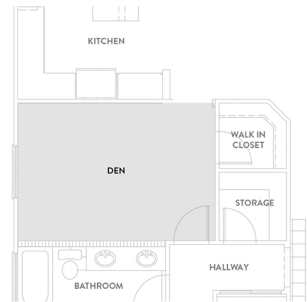

POWDER ROOM

DEN OPTION IN LIEU OF DINING ROOM

RESIDENCE 3 • 2100 SF