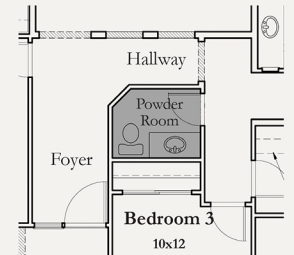

### 4th Bedroom Option

### Powder Bath Option

**1790 SF**